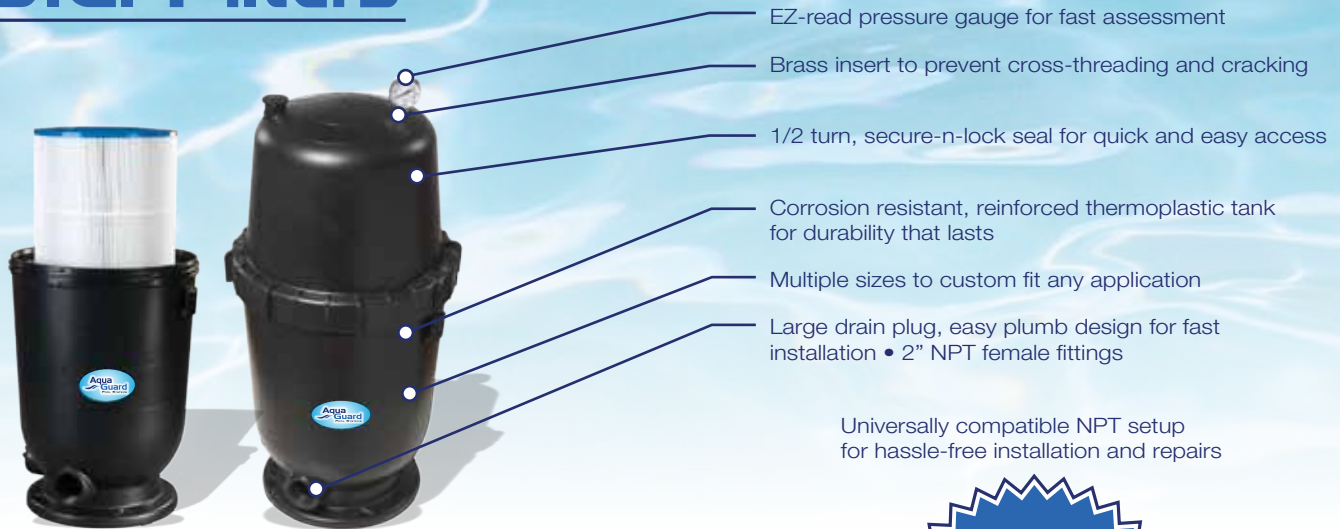

AquaGuard

POOL SYSTEMS

InGround Pool D.E. Filters

Cartridge Convenience with D.E. Crystal Clear Water!

Our ECO series of highly effective D.E. Cartridge filters will clean your pool down to 5 microns. The compact design, along with maximum filtering capability, will reduce maintenance time and make your equipment pad look sharp! AquaGuard's advantage is our superior design – maximum hydraulic flow working in unison with the filter element for efficient performance.

- Sparkling water clarity and easy cleaning features with the removable D.E. cartridge
- Durability and long life with the corrosion resistant, reinforced thermoplastic tank
- Maintenance will be fast! Our quick Secure-N-Lock seal and large drain plug provide easy access and quick maintenance

InGround Pool D.E. Filters

Setting a new standard for the industry!

Universally compatible NPT setup for hassle-free installation and repairs

Dirt Never Had a Chance

Set it and forget it! Our environmentally friendly cartridge style D.E. filters will provide maximum dirt and debris removal, with very little maintenance