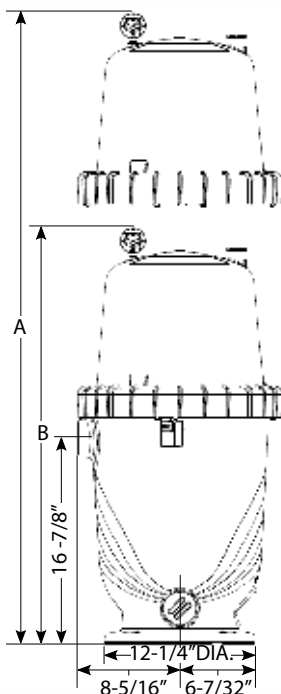

Model#	Sq. Ft.	Flow Rate (US-GPM)	"A" Min Service Clearance	"B" Filter Height	DE Required
AG024	24 Sq. Ft.	48	45½"	34	2.5 lbs.
AG036	36 Sq. Ft.	72	45½"	26-5/8"	3.5 lbs.
AG048	48 Sq. Ft.	96	45½"	34"	4.5 lbs.
AG060	60 Sq. Ft.	120	45½"	34"	5.5 lbs.