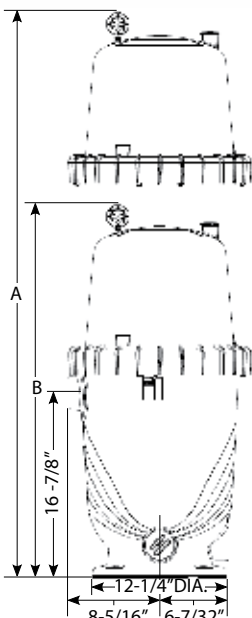

InGround Pool Cartridge Filters

Dirt Never Had a Chance!

Set it and forget it! Our environmentally friendly cartridge filters will provide maximum dirt and debris removal, with very little maintenance.

Model#	Sq. Ft.	Flow Rate (US-GPM)	"A" Min Service Clearance	"B" Filter Height
AG100F	100 Sq. Ft.	100	45-1/2"	34"
AG150	150 Sq. Ft.	75	45-1/2"	34"
AG200	200 Sq. Ft.	100	45-1/2"	34"
AG250	250 Sq. Ft.	125	45-1/2"	34"
AG425	425 Sq. Ft.	150	45-1/2"	34"
AG525	525 Sq. Ft.	150	45-1/2"	34"