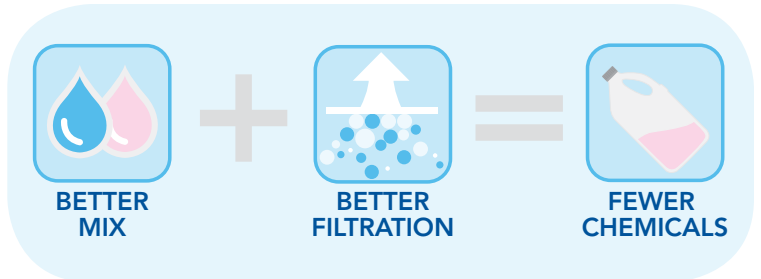

©2014 Aquabot. Aquabot® is a registered trademark of Aqua Products, Inc. Information and specifications are subject to change at any time.